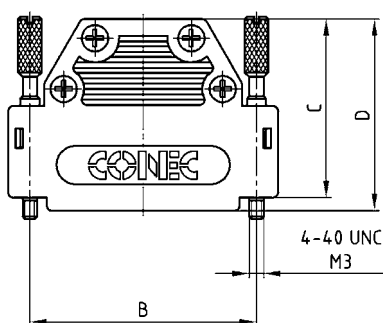

PRODUCT DRAWING

No. of pos.	A	B	C	D	E	Ø F
09	34.00	25.00	25.00	27.75	14.50	8.50
15	42.30	33.30	37.00	39.75	14.50	10.00
25	56.00	47.00	37.00	39.75	14.50	10.50
37	72.50	63.50	37.00	39.75	14.50	10.50
50	67.00	61.10	49.10	51.40	19.80	14.00