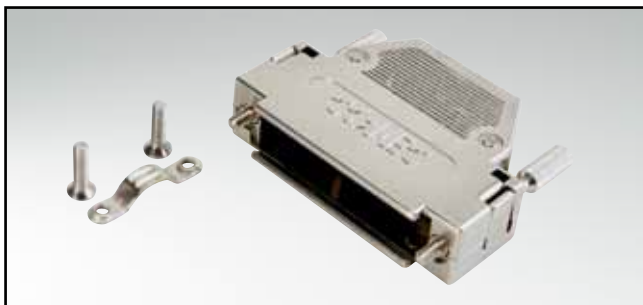

# D-SUB PLASTIC HOOD

Straight cable entry – 9-50 pos. – With jack screws

RoHS compliant – CSA listed, File No.: LR 115000-1 – UL listed, File No.: E202784

## DESCRIPTION

- Two-part plastic hood
- Integrated cable clamping
- Material:
  - Plastic hood grey/black: Polyamide + Glas filled, UL 94 V-0
  - Plastic hood metallized: ABS, UL 94 V-0
- Fastening:
  - 4-40 UNC jack screw
  - M3 jack screw
- Bulk or single packaged units

## ORDER DATA

D-SUB PLASTIC HOOD – STRAIGHT CABLE ENTRY		
No. of pos.	Design	Part Number
09	Black housing / 4-40 UNC Jack screw	165 X 10139 X
15	Black housing / 4-40 UNC Jack screw	165 X 10149 X
25	Black housing / 4-40 UNC Jack screw	165 X 10159 X
37	Black housing / 4-40 UNC Jack screw	165 X 10169 X
50	Black housing / 4-40 UNC Jack screw	165 X 10179 X
09	Black housing / M3 Jack screw	165 X 10189 X
15	Black housing / M3 Jack screw	165 X 10199 X
25	Black housing / M3 Jack screw	165 X 10209 X
37	Black housing / M3 Jack screw	165 X 10219 X
50	Black housing / M3 Jack screw	165 X 10229 X
09	Grey housing / 4-40-UNC Jack screw	165 X 14109 X
15	Grey housing / 4-40-UNC Jack screw	165 X 14119 X
25	Grey housing / 4-40-UNC Jack screw	165 X 14129 X
37	Grey housing / 4-40-UNC Jack screw	165 X 14139 X
50	Grey housing / 4-40-UNC Jack screw	165 X 14149 X
09	Grey housing / M3 Jack screw	165 X 14159 X
15	Grey housing / M3 Jack screw	165 X 14169 X
25	Grey housing / M3 Jack screw	165 X 14179 X
37	Grey housing / M3 Jack screw	165 X 14189 X
50	Grey housing / M3 Jack screw	165 X 14199 X