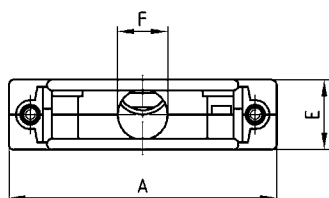

# D-SUB PLASTIC HOOD

Straight cable entry – 9-50 pos. – With jack screws

RoHS compliant – CSA listed, File No.: LR 115000-1 – UL listed, File No.: E202784

## DESCRIPTION

- Two-part plastic hood
- Integrated cable clamping
- Material:
  - Plastic hood grey/black: Polyamide + Glas filled, UL 94 V-0
  - Plastic hood metallized: ABS, UL 94 V-0
- Fastening:
  - 4-40 UNC jack screw
  - M3 jack screw
- Bulk or single packaged units

## PRODUCT DRAWING

No. of pos.	A	B	C	D	E	Ø F
09	34.00	25.00	25.00	27.75	14.50	8.50
15	42.30	33.30	37.00	39.75	14.50	10.00
25	56.00	47.00	37.00	39.75	14.50	10.50
37	72.50	63.50	37.00	39.75	14.50	10.50
50	67.00	61.10	49.10	51.40	19.80	14.00

## ORDER DATA

D-SUB PLASTIC HOOD – STRAIGHT CABLE ENTRY		
No. of pos.	Design	Part Number
09	Black housing / 4-40 UNC Jack screw	165 X 10139 X
15	Black housing / 4-40 UNC Jack screw	165 X 10149 X
25	Black housing / 4-40 UNC Jack screw	165 X 10159 X
37	Black housing / 4-40 UNC Jack screw	165 X 10169 X
50	Black housing / 4-40 UNC Jack screw	165 X 10179 X
09	Black housing / M3 Jack screw	165 X 10189 X
15	Black housing / M3 Jack screw	165 X 10199 X
25	Black housing / M3 Jack screw	165 X 10209 X
37	Black housing / M3 Jack screw	165 X 10219 X
50	Black housing / M3 Jack screw	165 X 10229 X
09	Grey housing / 4-40-UNC Jack screw	165 X 14109 X
15	Grey housing / 4-40-UNC Jack screw	165 X 14119 X
25	Grey housing / 4-40-UNC Jack screw	165 X 14129 X
37	Grey housing / 4-40-UNC Jack screw	165 X 14139 X
50	Grey housing / 4-40-UNC Jack screw	165 X 14149 X
09	Grey housing / M3 Jack screw	165 X 14159 X
15	Grey housing / M3 Jack screw	165 X 14169 X
25	Grey housing / M3 Jack screw	165 X 14179 X
37	Grey housing / M3 Jack screw	165 X 14189 X
50	Grey housing / M3 Jack screw	165 X 14199 X