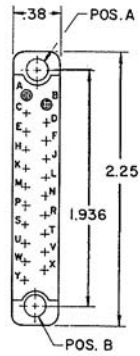

PLUG CONNECTORS VIEWED FROM WIRING SIDE

.046 DIA. SOLDER CUP FOR #20 AWG. MAX. WIRE

7 CONTACTS
145 - 100P - 21
145 - 100P - 30

12 CONTACTS
145 - 100P - 26
145 - 100P - 27

14 CONTACTS
145 - 100P - 1
145 - 100P - 2
145 - 100P - 22
145 - 100P - 36
145 - 100P - 37
145 - 100P - 38
145 - 100P - 41
145 - 100P - 43

75 CONTACTS
145 - 100P - 15
145 - 100P - 16
145 - 100P - 17
145 - 100P - 18
145 - 100P - 19
145 - 100P - 24
145 - 100P - 25
145 - 100P - 35
145 - 100P - 40
145 - 100P - 47

SOCKET

CONNECTORS VIEWED FROM NON-WIRING SIDE

.046 DIA. SOLDER CUP
FOR #20 AWG. MAX. WIRE

7 CONTACTS
145 - 100S - 22
145 - 100S - 35

12 CONTACTS
145 - 100S - 29
145 - 100S - 30

14 CONTACTS
145 - 100S - 1
145 - 100S - 21
145 - 100S - 23
145 - 100S - 39
145 - 100S - 41
145 - 100S - 45

18 CONTACTS
145 - 100S - 2
145 - 100S - 3
145 - 100S - 4
145 - 100S - 31
145 - 100S - 36
145 - 100S - 40
145 - 100S - 42

20 CONTACTS
145 - 100S - 5
145 - 100S - 6
145 - 100S - 7
145 - 100S - 46

21 CONTACTS
145 - 100S - 8
145 - 100S - 9
145 - 100S - 34