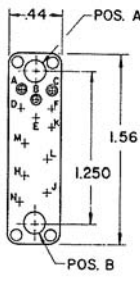

21 CONTACTS
145 - 100P - 9
145 - 100P - 34

34 CONTACTS
145 - 100P - 10
145 - 100P - 29
145 - 100P - 31
145 - 100P - 32
145 - 100P - 46

50 CONTACTS
145 - 100P - 11
145 - 100P - 12
145 - 100P - 13
145 - 100P - 14
145 - 100P - 23
145 - 100P - 39
145 - 100P - 48

75 CONTACTS
145 - 100P - 15
145 - 100P - 16
145 - 100P - 17
145 - 100P - 18
145 - 100P - 19
145 - 100P - 24
145 - 100P - 25
145 - 100P - 35
145 - 100P - 40
145 - 100P - 47

SOCKET

CONNECTORS VIEWED FROM NON-WIRING SIDE

.046 DIA. SOLDER CUP
FOR #20 AWG. MAX. WIRE

7 CONTACTS
145 - 100S - 22
145 - 100S - 35

12 CONTACTS
145 - 100S - 29
145 - 100S - 30

14 CONTACTS
145 - 100S - 1
145 - 100S - 21
145 - 100S - 23
145 - 100S - 39
145 - 100S - 41
145 - 100S - 45

18 CONTACTS
145 - 100S - 2
145 - 100S - 3
145 - 100S - 4
145 - 100S - 31
145 - 100S - 36
145 - 100S - 40
145 - 100S - 42

20 CONTACTS
145 - 100S - 5
145 - 100S - 6
145 - 100S - 7
145 - 100S - 46

21 CONTACTS
145 - 100S - 8
145 - 100S - 9
145 - 100S - 34