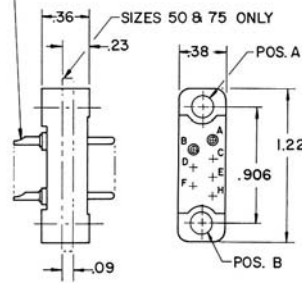

SERIES 145-100

polarizing
screwlock
double lead screws

EXPLODED VIEW ACTUAL SIZE

SEE PAGES 44 and 45 FOR ORDERING INFORMATION ON SERIES 145-100. REFER TO PAGE 40 FOR GUIDES IN POSITIONS A, B, C, D, E AND F.

PLUG CONNECTORS VIEWED FROM WIRING SIDE

.046 DIA. SOLDER CUP FOR #20 AWG. MAX. WIRE

7 CONTACTS
145 - 100P - 21
145 - 100P - 30

12 CONTACTS
145 - 100P - 26
145 - 100P - 27

14 CONTACTS
145 - 100P - 1
145 - 100P - 2
145 - 100P - 22
145 - 100P - 36
145 - 100P - 37
145 - 100P - 38
145 - 100P - 41
145 - 100P - 43

18 CONTACTS
145 - 100P - 3
145 - 100P - 4
145 - 100P - 5
145 - 100P - 28
145 - 100P - 33
145 - 100P - 42
145 - 100P - 44

20 CONTACTS
145 - 100P - 6
145 - 100P - 7
145 - 100P - 8
145 - 100P - 20
145 - 100P - 45

.046 DIA. SOLDER CUP
FOR #20 AWG. MAX. WIRE

7 CONTACTS
145 - 100S - 22
145 - 100S - 35

12 CONTACTS
145 - 100S - 29
145 - 100S - 30

14 CONTACTS
145 - 100S - 1
145 - 100S - 21
145 - 100S - 23
145 - 100S - 39
145 - 100S - 41
145 - 100S - 45