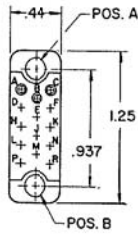

PLUG CONNECTORS VIEWED FROM WIRING SIDE

.046 DIA. SOLDER CUP FOR #20 AWG. MAX. WIRE

7 CONTACTS
145 - 100P - 21
145 - 100P - 30

12 CONTACTS
145 - 100P - 26
145 - 100P - 27

14 CONTACTS
145 - 100P - 1
145 - 100P - 2
145 - 100P - 22
145 - 100P - 36
145 - 100P - 37
145 - 100P - 38
145 - 100P - 41
145 - 100P - 43

21 CONTACTS
145 - 100P - 9
145 - 100P - 34

34 CONTACTS
145 - 100P - 10
145 - 100P - 29
145 - 100P - 31
145 - 100P - 32
145 - 100P - 46

50 CONTACTS
145 - 100P - 11
145 - 100P - 12
145 - 100P - 13
145 - 100P - 14
145 - 100P - 23
145 - 100P - 39
145 - 100P - 48

75 CONTACTS
145 - 100P - 15
145 - 100P - 16
145 - 100P - 17
145 - 100P - 18
145 - 100P - 19
145 - 100P - 24
145 - 100P - 25
145 - 100P - 35
145 - 100P - 40
145 - 100P - 47

SOCKET

CONNECTORS VIEWED FROM NON-WIRING SIDE

.046 DIA. SOLDER CUP
FOR #20 AWG. MAX. WIRE

7 CONTACTS
145 - 100S - 22
145 - 100S - 35

12 CONTACTS
145 - 100S - 29
145 - 100S - 30

14 CONTACTS
145 - 100S - 1
145 - 100S - 21
145 - 100S - 23
145 - 100S - 39
145 - 100S - 41
145 - 100S - 45