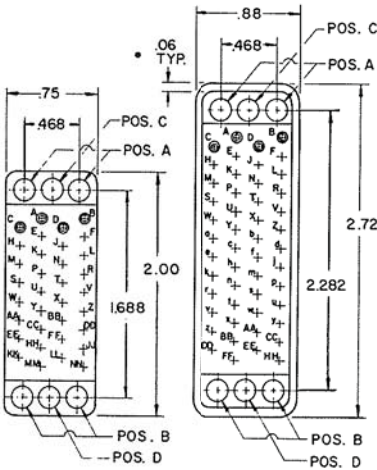

75 CONTACTS
145 - 100P - 15
145 - 100P - 16
145 - 100P - 17
145 - 100P - 18
145 - 100P - 19
145 - 100P - 24
145 - 100P - 25
145 - 100P - 35
145 - 100P - 40
145 - 100P - 47

SOCKET

CONNECTORS VIEWED FROM NON-WIRING SIDE

.046 DIA. SOLDER CUP
FOR #20 AWG. MAX. WIRE

7 CONTACTS
145 - 100S - 22
145 - 100S - 35

12 CONTACTS
145 - 100S - 29
145 - 100S - 30

14 CONTACTS
145 - 100S - 1
145 - 100S - 21
145 - 100S - 23
145 - 100S - 39
145 - 100S - 41
145 - 100S - 45

18 CONTACTS
145 - 100S - 2
145 - 100S - 3
145 - 100S - 4
145 - 100S - 31
145 - 100S - 36
145 - 100S - 40
145 - 100S - 42

20 CONTACTS
145 - 100S - 5
145 - 100S - 6
145 - 100S - 7
145 - 100S - 46

21 CONTACTS
145 - 100S - 8
145 - 100S - 9
145 - 100S - 34

75 CONTACTS
145 - 100S - 15
145 - 100S - 16
145 - 100S - 17
145 - 100S - 18
145 - 100S - 19
145 - 100S - 26
145 - 100S - 27
145 - 100S - 38
145 - 100S - 44

EXPLODED VIEW ACTUAL SIZE