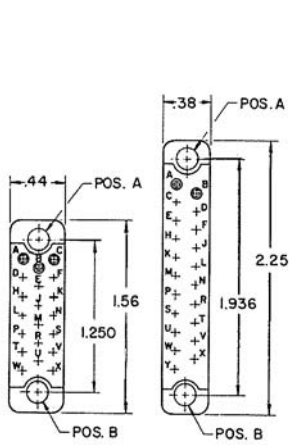

75 CONTACTS
145 - 100P - 15
145 - 100P - 16
145 - 100P - 17
145 - 100P - 18
145 - 100P - 19
145 - 100P - 24
145 - 100P - 25
145 - 100P - 35
145 - 100P - 40
145 - 100P - 47

SOCKET

CONNECTORS VIEWED FROM NON-WIRING SIDE

.046 DIA. SOLDER CUP
FOR #20 AWG. MAX. WIRE

7 CONTACTS
145 - 100S - 22
145 - 100S - 35

12 CONTACTS
145 - 100S - 29
145 - 100S - 30

14 CONTACTS
145 - 100S - 1
145 - 100S - 21
145 - 100S - 23
145 - 100S - 39
145 - 100S - 41
145 - 100S - 45

18 CONTACTS
145 - 100S - 2
145 - 100S - 3
145 - 100S - 4
145 - 100S - 31
145 - 100S - 36
145 - 100S - 40
145 - 100S - 42

20 CONTACTS
145 - 100S - 5
145 - 100S - 6
145 - 100S - 7
145 - 100S - 46

21 CONTACTS
145 - 100S - 8
145 - 100S - 9
145 - 100S - 34

75 CONTACTS
145 - 100S - 15
145 - 100S - 16
145 - 100S - 17
145 - 100S - 18
145 - 100S - 19
145 - 100S - 26
145 - 100S - 27
145 - 100S - 38
145 - 100S - 44

EXPLODED VIEW ACTUAL SIZE