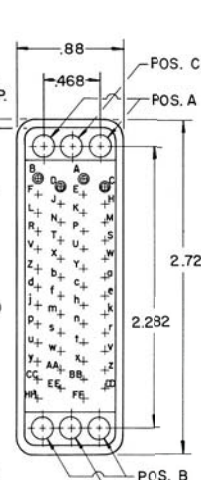

PLUG CONNECTORS VIEWED FROM WIRING SIDE

.046 DIA. SOLDER CUP FOR #20 AWG. MAX. WIRE

7 CONTACTS
145 - 100P - 21
145 - 100P - 30

12 CONTACTS
145 - 100P - 26
145 - 100P - 27

14 CONTACTS
145 - 100P - 1
145 - 100P - 2
145 - 100P - 22
145 - 100P - 36
145 - 100P - 37
145 - 100P - 38
145 - 100P - 41
145 - 100P - 43

18 CONTACTS
145 - 100P - 3
145 - 100P - 4
145 - 100P - 5
145 - 100P - 28
145 - 100P - 33
145 - 100P - 42
145 - 100P - 44

20 CONTACTS
145 - 100P - 6
145 - 100P - 7
145 - 100P - 8
145 - 100P - 20
145 - 100P - 45

21 CONTACTS
145 - 100P - 9
145 - 100P - 34

34 CONTACTS
145 - 100P - 10
145 - 100P - 29
145 - 100P - 31
145 - 100P - 32
145 - 100P - 46

50 CONTACTS
145 - 100P - 11
145 - 100P - 12
145 - 100P - 13
145 - 100P - 14
145 - 100P - 23
145 - 100P - 39
145 - 100P - 48

.046 DIA. SOLDER CUP
FOR #20 AWG. MAX. WIRE

7 CONTACTS
145 - 100S - 22
145 - 100S - 35

12 CONTACTS
145 - 100S - 29
145 - 100S - 30

14 CONTACTS
145 - 100S - 1
145 - 100S - 21
145 - 100S - 23
145 - 100S - 39
145 - 100S - 41
145 - 100S - 45