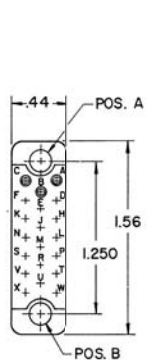

SERIES 145-100

polarizing
screwlock
double lead screws

EXPLODED VIEW ACTUAL SIZE

SEE PAGES 44 and 45 FOR ORDERING INFORMATION ON SERIES 145-100. REFER TO PAGE 40 FOR GUIDES IN POSITIONS A, B, C, D, E AND F.

PLUG CONNECTORS VIEWED FROM WIRING SIDE

.046 DIA. SOLDER CUP FOR #20 AWG. MAX. WIRE

7 CONTACTS
145 - 100P - 21
145 - 100P - 30

12 CONTACTS
145 - 100P - 26
145 - 100P - 27

14 CONTACTS
145 - 100P - 1
145 - 100P - 2
145 - 100P - 22
145 - 100P - 36
145 - 100P - 37
145 - 100P - 38
145 - 100P - 41
145 - 100P - 43

18 CONTACTS
145 - 100P - 3
145 - 100P - 4
145 - 100P - 5
145 - 100P - 28
145 - 100P - 33
145 - 100P - 42
145 - 100P - 44

20 CONTACTS
145 - 100P - 6
145 - 100P - 7
145 - 100P - 8
145 - 100P - 20
145 - 100P - 45

.046 DIA. SOLDER CUP
FOR #20 AWG. MAX. WIRE

7 CONTACTS
145 - 100S - 22
145 - 100S - 35

12 CONTACTS
145 - 100S - 29
145 - 100S - 30

14 CONTACTS
145 - 100S - 1
145 - 100S - 21
145 - 100S - 23
145 - 100S - 39
145 - 100S - 41
145 - 100S - 45