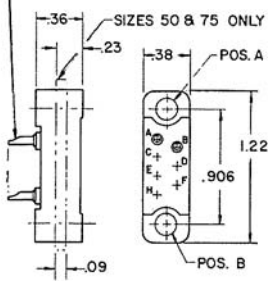

18 CONTACTS
145 - 100P - 3
145 - 100P - 4
145 - 100P - 5
145 - 100P - 28
145 - 100P - 33
145 - 100P - 42
145 - 100P - 44

20 CONTACTS
145 - 100P - 6
145 - 100P - 7
145 - 100P - 8
145 - 100P - 20
145 - 100P - 45

21 CONTACTS
145 - 100P - 9
145 - 100P - 34

34 CONTACTS
145 - 100P - 10
145 - 100P - 29
145 - 100P - 31
145 - 100P - 32
145 - 100P - 46

50 CONTACTS
145 - 100P - 11
145 - 100P - 12
145 - 100P - 13
145 - 100P - 14
145 - 100P - 23
145 - 100P - 39
145 - 100P - 48

75 CONTACTS
145 - 100P - 15
145 - 100P - 16
145 - 100P - 17
145 - 100P - 18
145 - 100P - 19
145 - 100P - 24
145 - 100P - 25
145 - 100P - 35
145 - 100P - 40
145 - 100P - 47

SOCKET

CONNECTORS VIEWED FROM NON-WIRING SIDE

.046 DIA. SOLDER CUP
FOR #20 AWG. MAX. WIRE

7 CONTACTS
145 - 100S - 22
145 - 100S - 35

12 CONTACTS
145 - 100S - 29
145 - 100S - 30

14 CONTACTS
145 - 100S - 1
145 - 100S - 21
145 - 100S - 23
145 - 100S - 39
145 - 100S - 41
145 - 100S - 45