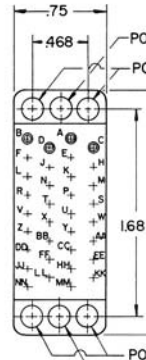

21 CONTACTS
145 - 100P - 9
145 - 100P - 34