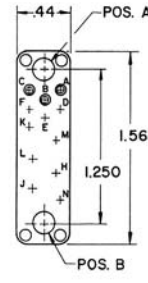

SERIES 145-100

polarizing
screwlock
double lead screws

EXPLODED VIEW ACTUAL SIZE

SEE PAGES 44 and 45 FOR ORDERING INFORMATION ON SERIES 145-100. REFER TO PAGE 40 FOR GUIDES IN POSITIONS A, B, C, D, E AND F.

PLUG CONNECTORS VIEWED FROM WIRING SIDE

.046 DIA. SOLDER CUP FOR #20 AWG. MAX. WIRE

7 CONTACTS
145 - 100P - 21
145 - 100P - 30

12 CONTACTS
145 - 100P - 26
145 - 100P - 27

14 CONTACTS
145 - 100P - 1
145 - 100P - 2
145 - 100P - 22
145 - 100P - 36
145 - 100P - 37
145 - 100P - 38
145 - 100P - 41
145 - 100P - 43

18 CONTACTS
145 - 100P - 3
145 - 100P - 4
145 - 100P - 5
145 - 100P - 28
145 - 100P - 33
145 - 100P - 42
145 - 100P - 44

20 CONTACTS
145 - 100P - 6
145 - 100P - 7
145 - 100P - 8
145 - 100P - 20
145 - 100P - 45

.046 DIA. SOLDER CUP
FOR #20 AWG. MAX. WIRE

7 CONTACTS
145 - 100S - 22
145 - 100S - 35

12 CONTACTS
145 - 100S - 29
145 - 100S - 30

14 CONTACTS
145 - 100S - 1
145 - 100S - 21
145 - 100S - 23
145 - 100S - 39
145 - 100S - 41
145 - 100S - 45