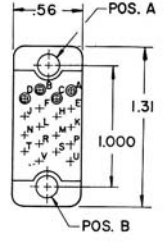

SERIES 145-100

polarizing
screwlock
double lead screws

EXPLODED VIEW ACTUAL SIZE

SEE PAGES 44 and 45 FOR ORDERING INFORMATION ON SERIES 145-100. REFER TO PAGE 40 FOR GUIDES IN POSITIONS A, B, C, D, E AND F.

PLUG CONNECTORS VIEWED FROM WIRING SIDE

.046 DIA. SOLDER CUP FOR #20 AWG. MAX. WIRE

7 CONTACTS
145 - 100P - 21
145 - 100P - 30

12 CONTACTS
145 - 100P - 26
145 - 100P - 27

14 CONTACTS
145 - 100P - 1
145 - 100P - 2
145 - 100P - 22
145 - 100P - 36
145 - 100P - 37
145 - 100P - 38
145 - 100P - 41
145 - 100P - 43

18 CONTACTS
145 - 100P - 3
145 - 100P - 4
145 - 100P - 5
145 - 100P - 28
145 - 100P - 33
145 - 100P - 42
145 - 100P - 44

20 CONTACTS
145 - 100P - 6
145 - 100P - 7
145 - 100P - 8
145 - 100P - 20
145 - 100P - 45

21 CONTACTS
145 - 100P - 9
145 - 100P - 34

34 CONTACTS
145 - 100P - 10
145 - 100P - 29
145 - 100P - 31
145 - 100P - 32
145 - 100P - 46

50 CONTACTS
145 - 100P - 11
145 - 100P - 12
145 - 100P - 13
145 - 100P - 14
145 - 100P - 23
145 - 100P - 39
145 - 100P - 48