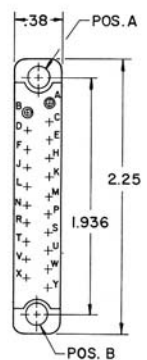

SERIES 145-100

polarizing
screwlock
double lead screws

EXPLODED VIEW ACTUAL SIZE

SEE PAGES 44 and 45 FOR ORDERING INFORMATION ON SERIES 145-100. REFER TO PAGE 40 FOR GUIDES IN POSITIONS A, B, C, D, E AND F.

PLUG CONNECTORS VIEWED FROM WIRING SIDE

.046 DIA. SOLDER CUP FOR #20 AWG. MAX. WIRE

7 CONTACTS
145 - 100P - 21
145 - 100P - 30

12 CONTACTS
145 - 100P - 26
145 - 100P - 27

14 CONTACTS
145 - 100P - 1
145 - 100P - 2
145 - 100P - 22
145 - 100P - 36
145 - 100P - 37
145 - 100P - 38
145 - 100P - 41
145 - 100P - 43

18 CONTACTS
145 - 100P - 3
145 - 100P - 4
145 - 100P - 5
145 - 100P - 28
145 - 100P - 33
145 - 100P - 42
145 - 100P - 44

20 CONTACTS
145 - 100P - 6
145 - 100P - 7
145 - 100P - 8
145 - 100P - 20
145 - 100P - 45

.046 DIA. SOLDER CUP
FOR #20 AWG. MAX. WIRE

7 CONTACTS
145 - 100S - 22
145 - 100S - 35

12 CONTACTS
145 - 100S - 29
145 - 100S - 30

14 CONTACTS
145 - 100S - 1
145 - 100S - 21
145 - 100S - 23
145 - 100S - 39
145 - 100S - 41
145 - 100S - 45