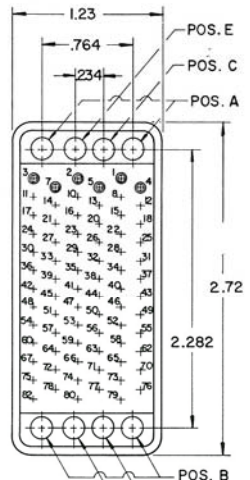

PLUG CONNECTORS VIEWED FROM WIRING SIDE

.046 DIA. SOLDER CUP FOR #20 AWG. MAX. WIRE

7 CONTACTS
145 - 100P - 21
145 - 100P - 30

12 CONTACTS
145 - 100P - 26
145 - 100P - 27

14 CONTACTS
145 - 100P - 1
145 - 100P - 2
145 - 100P - 22
145 - 100P - 36
145 - 100P - 37
145 - 100P - 38
145 - 100P - 41
145 - 100P - 43

18 CONTACTS
145 - 100P - 3
145 - 100P - 4
145 - 100P - 5
145 - 100P - 28
145 - 100P - 33
145 - 100P - 42
145 - 100P - 44

20 CONTACTS
145 - 100P - 6
145 - 100P - 7
145 - 100P - 8
145 - 100P - 20
145 - 100P - 45

21 CONTACTS
145 - 100P - 9
145 - 100P - 34

34 CONTACTS
145 - 100P - 10
145 - 100P - 29
145 - 100P - 31
145 - 100P - 32
145 - 100P - 46

50 CONTACTS
145 - 100P - 11
145 - 100P - 12
145 - 100P - 13
145 - 100P - 14
145 - 100P - 23
145 - 100P - 39
145 - 100P - 48

.046 DIA. SOLDER CUP
FOR #20 AWG. MAX. WIRE

7 CONTACTS
145 - 100S - 22
145 - 100S - 35

12 CONTACTS
145 - 100S - 29
145 - 100S - 30

14 CONTACTS
145 - 100S - 1
145 - 100S - 21
145 - 100S - 23
145 - 100S - 39
145 - 100S - 41
145 - 100S - 45