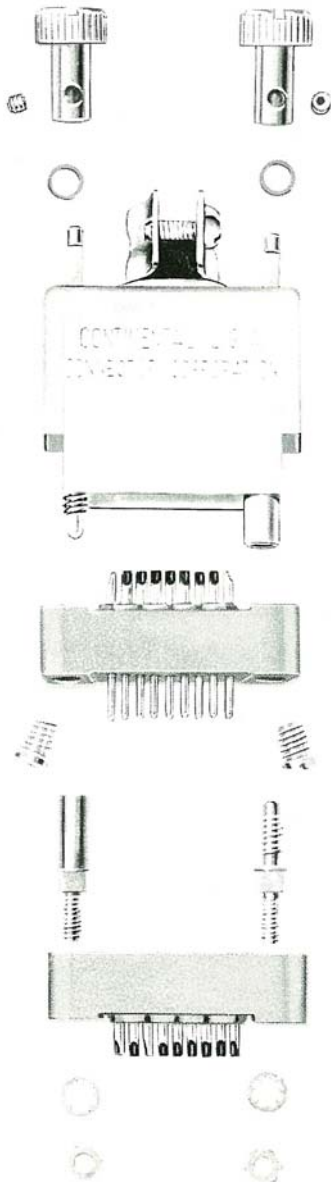

SERIES 145-100

polarizing
screwlock
double lead screws

EXPLODED VIEW ACTUAL SIZE

SEE PAGES 44 and 45 FOR ORDERING INFORMATION ON SERIES 145-100. REFER TO PAGE 40 FOR GUIDES IN POSITIONS A, B, C, D, E AND F.

PLUG CONNECTORS VIEWED FROM WIRING SIDE

.046 DIA. SOLDER CUP FOR #20 AWG. MAX. WIRE

7 CONTACTS
145 - 100P - 21
145 - 100P - 30

12 CONTACTS
145 - 100P - 26
145 - 100P - 27

14 CONTACTS
145 - 100P - 1
145 - 100P - 2
145 - 100P - 22
145 - 100P - 36
145 - 100P - 37
145 - 100P - 38
145 - 100P - 41
145 - 100P - 43

18 CONTACTS
145 - 100P - 3
145 - 100P - 4
145 - 100P - 5
145 - 100P - 28
145 - 100P - 33
145 - 100P - 42
145 - 100P - 44

20 CONTACTS
145 - 100P - 6
145 - 100P - 7
145 - 100P - 8
145 - 100P - 20
145 - 100P - 45

.046 DIA. SOLDER CUP
FOR #20 AWG. MAX. WIRE

7 CONTACTS
145 - 100S - 22
145 - 100S - 35

12 CONTACTS
145 - 100S - 29
145 - 100S - 30

14 CONTACTS
145 - 100S - 1
145 - 100S - 21
145 - 100S - 23
145 - 100S - 39
145 - 100S - 41
145 - 100S - 45