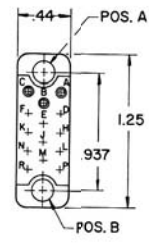

SERIES 145-100

polarizing
screwlock
double lead screws

EXPLODED VIEW ACTUAL SIZE

SEE PAGES 44 and 45 FOR ORDERING INFORMATION ON SERIES 145-100. REFER TO PAGE 40 FOR GUIDES IN POSITIONS A, B, C, D, E AND F.

PLUG CONNECTORS VIEWED FROM WIRING SIDE

.046 DIA. SOLDER CUP FOR #20 AWG. MAX. WIRE

7 CONTACTS
145 - 100P - 21
145 - 100P - 30

12 CONTACTS
145 - 100P - 26
145 - 100P - 27

14 CONTACTS
145 - 100P - 1
145 - 100P - 2
145 - 100P - 22
145 - 100P - 36
145 - 100P - 37
145 - 100P - 38
145 - 100P - 41
145 - 100P - 43

18 CONTACTS
145 - 100P - 3
145 - 100P - 4
145 - 100P - 5
145 - 100P - 28
145 - 100P - 33
145 - 100P - 42
145 - 100P - 44

20 CONTACTS
145 - 100P - 6
145 - 100P - 7
145 - 100P - 8
145 - 100P - 20
145 - 100P - 45

21 CONTACTS
145 - 100P - 9
145 - 100P - 34

34 CONTACTS
145 - 100P - 10
145 - 100P - 29
145 - 100P - 31
145 - 100P - 32
145 - 100P - 46

50 CONTACTS
145 - 100P - 11
145 - 100P - 12
145 - 100P - 13
145 - 100P - 14
145 - 100P - 23
145 - 100P - 39
145 - 100P - 48