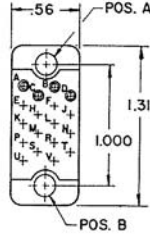

21 CONTACTS
145 - 100P - 9
145 - 100P - 34

34 CONTACTS
145 - 100P - 10
145 - 100P - 29
145 - 100P - 31
145 - 100P - 32
145 - 100P - 46

50 CONTACTS
145 - 100P - 11
145 - 100P - 12
145 - 100P - 13
145 - 100P - 14
145 - 100P - 23
145 - 100P - 39
145 - 100P - 48

75 CONTACTS
145 - 100P - 15
145 - 100P - 16
145 - 100P - 17
145 - 100P - 18
145 - 100P - 19
145 - 100P - 24
145 - 100P - 25
145 - 100P - 35
145 - 100P - 40
145 - 100P - 47

SOCKET

CONNECTORS VIEWED FROM NON-WIRING SIDE

.046 DIA. SOLDER CUP
FOR #20 AWG. MAX. WIRE

7 CONTACTS
145 - 100S - 22
145 - 100S - 35

12 CONTACTS
145 - 100S - 29
145 - 100S - 30

14 CONTACTS
145 - 100S - 1
145 - 100S - 21
145 - 100S - 23
145 - 100S - 39
145 - 100S - 41
145 - 100S - 45

18 CONTACTS
145 - 100S - 2
145 - 100S - 3
145 - 100S - 4
145 - 100S - 31
145 - 100S - 36
145 - 100S - 40
145 - 100S - 42

20 CONTACTS
145 - 100S - 5
145 - 100S - 6
145 - 100S - 7
145 - 100S - 46

21 CONTACTS
145 - 100S - 8
145 - 100S - 9
145 - 100S - 34