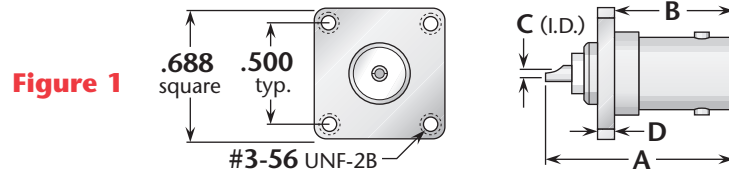

M39012/22—BNC Panel Receptacle

M39012 P/N	Figure	Dimensions				Maximum Panel	Plating	
		A	B	C	D		Body	Contact
M39012/22-0001	1	1.06	.63	.062	.090	.149	Silver	Gold (C)