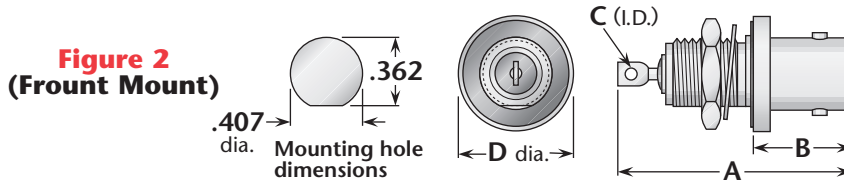

## M39012/22—BNC Panel Receptacle

M39012 P/N	Figure	Dimensions				Maximum Panel	Plating	
		A	B	C	D		Body	Contact
M39012/22-0001	1	1.06	.63	.062	.090	.149	Silver	Gold (C)

## M39012/24—BNC Bulkhead Receptacle (Hermetically Sealed)

M39012 P/N	Figure	Dimensions				Maximum Panel	Plating	
		A	B	C	D		Body	Contact
M39012/24-0001	1	1.20	.83	.062	.687	.26	Silver	Gold (C)
M39012/24-0002	2	1.20	.52	.062	.594	.26	Silver	Gold (C)