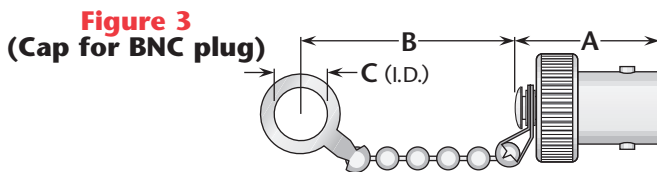

M39012/25—BNC Dust Caps

M39012 P/N	Figure	Dimensions			Chain Type	Plating	
		A	B	C		Body	Contact
M39012/25-0006	1	.67	2.25	.144	Bead	Silver	—
M39012/25-0007	2	.67	2.70	.52	Safety	Silver	—
M39012/25-0008	3	.69	3.25	.281	Bead	Silver	—
M39012/25-0009	4	.69	3.25	.281	Safety	Silver	—

(C) indicates captive contact.