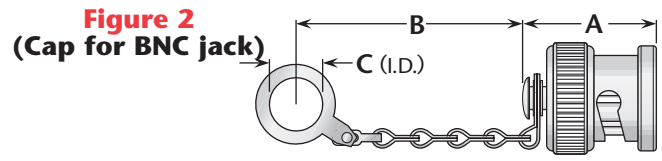

M39012/25—BNC Dust Caps

M39012 P/N	Figure	Dimensions			Chain Type	Plating	
		A	B	C		Body	Contact
M39012/25-0006	1	.67	2.25	.144	Bead	Silver	—
M39012/25-0007	2	.67	2.70	.52	Safety	Silver	—
M39012/25-0008	3	.69	3.25	.281	Bead	Silver	—
M39012/25-0009	4	.69	3.25	.281	Safety	Silver	—

(C) indicates captive contact.