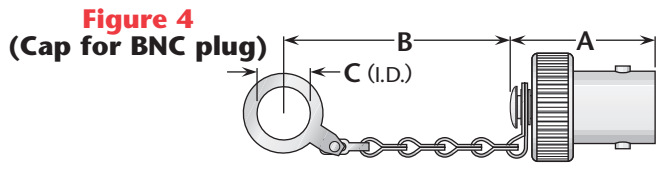

M39012/25—BNC Dust Caps

M39012 P/N	Figure	Dimensions			Chain Type	Plating	
		A	B	C		Body	Contact
M39012/25-0006	1	.67	2.25	.144	Bead	Silver	—
M39012/25-0007	2	.67	2.70	.52	Safety	Silver	—
M39012/25-0008	3	.69	3.25	.281	Bead	Silver	—
M39012/25-0009	4	.69	3.25	.281	Safety	Silver	—

(C) indicates captive contact.