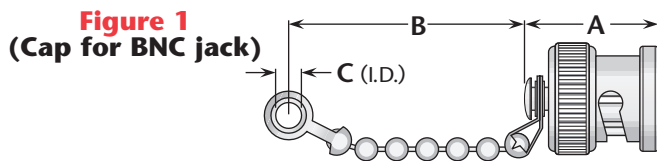

M39012/25—BNC Dust Caps

M39012 P/N	Figure	Dimensions			Chain Type	Plating	
		A	B	C		Body	Contact
M39012/25-0006	1	.67	2.25	.144	Bead	Silver	—
M39012/25-0007	2	.67	2.70	.52	Safety	Silver	—
M39012/25-0008	3	.69	3.25	.281	Bead	Silver	—
M39012/25-0009	4	.69	3.25	.281	Safety	Silver	—

(C) indicates captive contact.