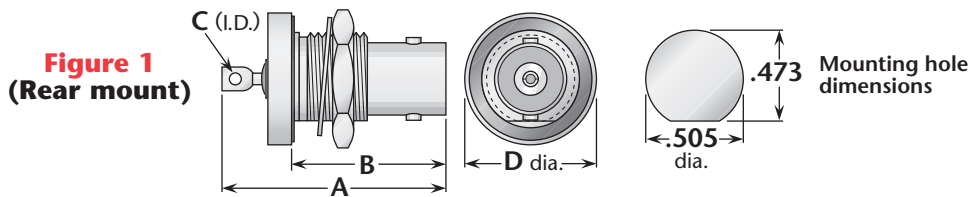

## M39012/22—BNC Panel Receptacle

M39012 P/N	Figure	Dimensions				Maximum Panel	Plating	
		A	B	C	D		Body	Contact
M39012/22-0001	1	1.06	.63	.062	.090	.149	Silver	Gold (C)

## M39012/24—BNC Bulkhead Receptacle (Hermetically Sealed)

M39012 P/N	Figure	Dimensions				Maximum Panel	Plating	
		A	B	C	D		Body	Contact
M39012/24-0001	1	1.20	.83	.062	.687	.26	Silver	Gold (C)
M39012/24-0002	2	1.20	.52	.062	.594	.26	Silver	Gold (C)