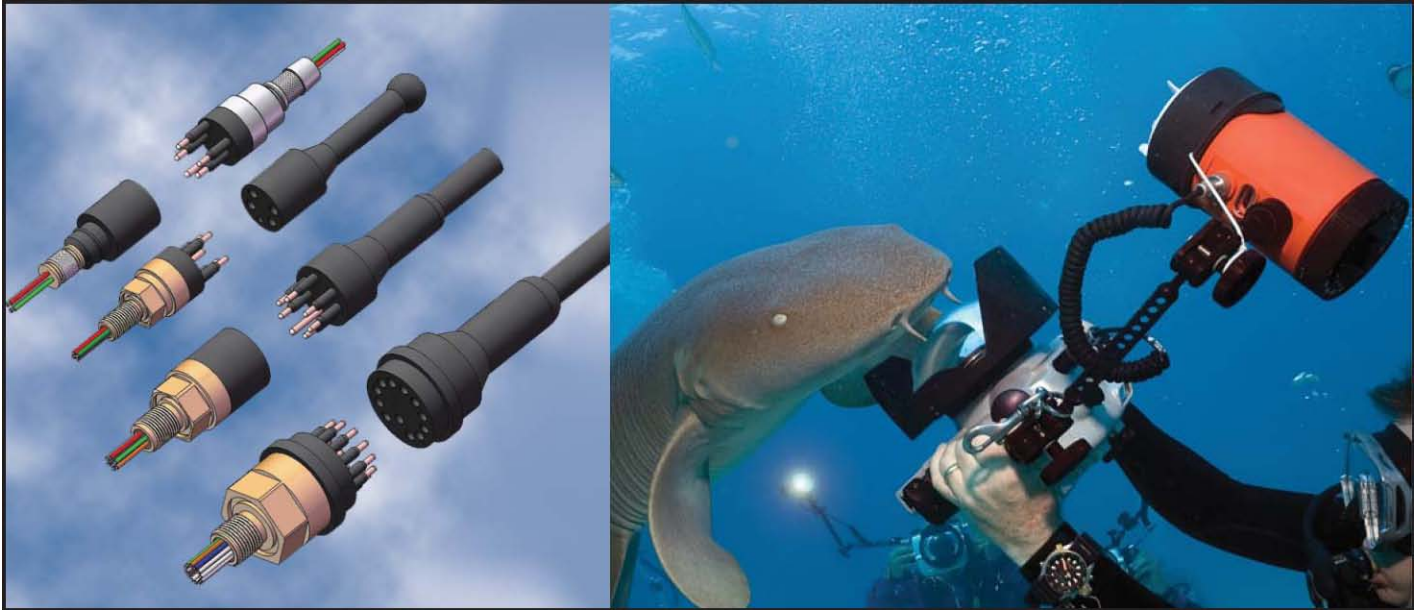

## Burton™ SC Underwater Connectors

Burton™ connectors have been trusted as the industry standard for ROVs and underwater instrumentation for over 30 years. Cooper Interconnect now offers the same quality and reliability you would expect from a Burton product in our line of SC connectors.

**The most rugged and reliable line of Standard Circular (SC) connectors on the market today.**

### Exceeds the Industry Standard

Many improvements have been incorporated into our SC line of connectors to make them more rugged and reliable, far surpassing industry standards.

- Molding Bending Strain Relief
- Color-Coded Leads
- Bulkhead Pressure Block
- Improved Overmold Connector
- Stronger Neck on Bulkhead
- Crimped Contacts
- Gold Plated Contacts
- Pin Shoulder Radius